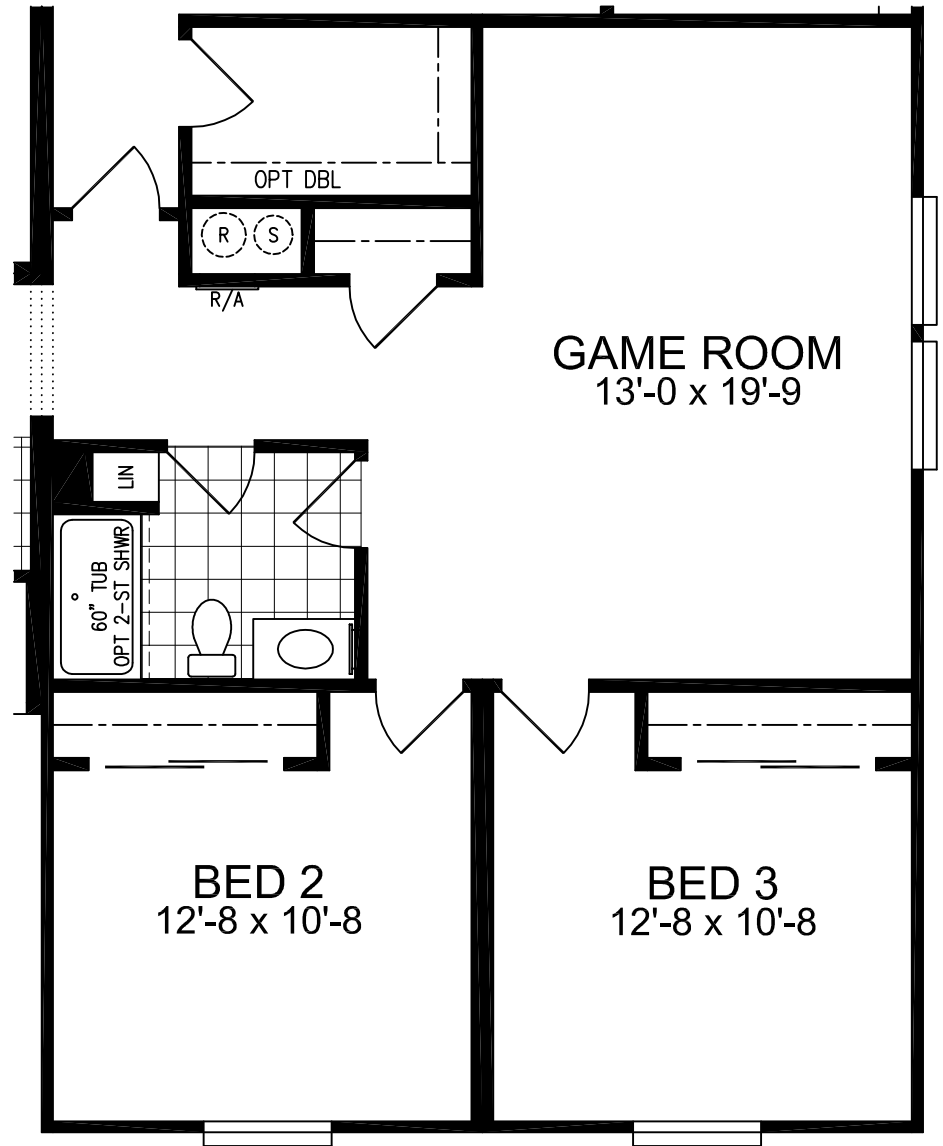

**MODEL 688BT**  
 THE "MEADOW CREEK"  
 APPROX. 2528 SQ. FT.  
 4 BEDROOM, 2 1/2 BATH

INFORMATION ON THIS LITERATURE MAY VARY FROM THE ACTUAL HOME. WE RESERVE THE RIGHT TO MAKE CHANGES AT ANY TIME, WITHOUT NOTICE OR OBLIGATION.

OPT UTILITY ROOM

MODEL 688BT

OPT GAME ROOM

OPT ULTIMATE KITCHEN

MODEL 688BT

OPT SUITE RETREAT