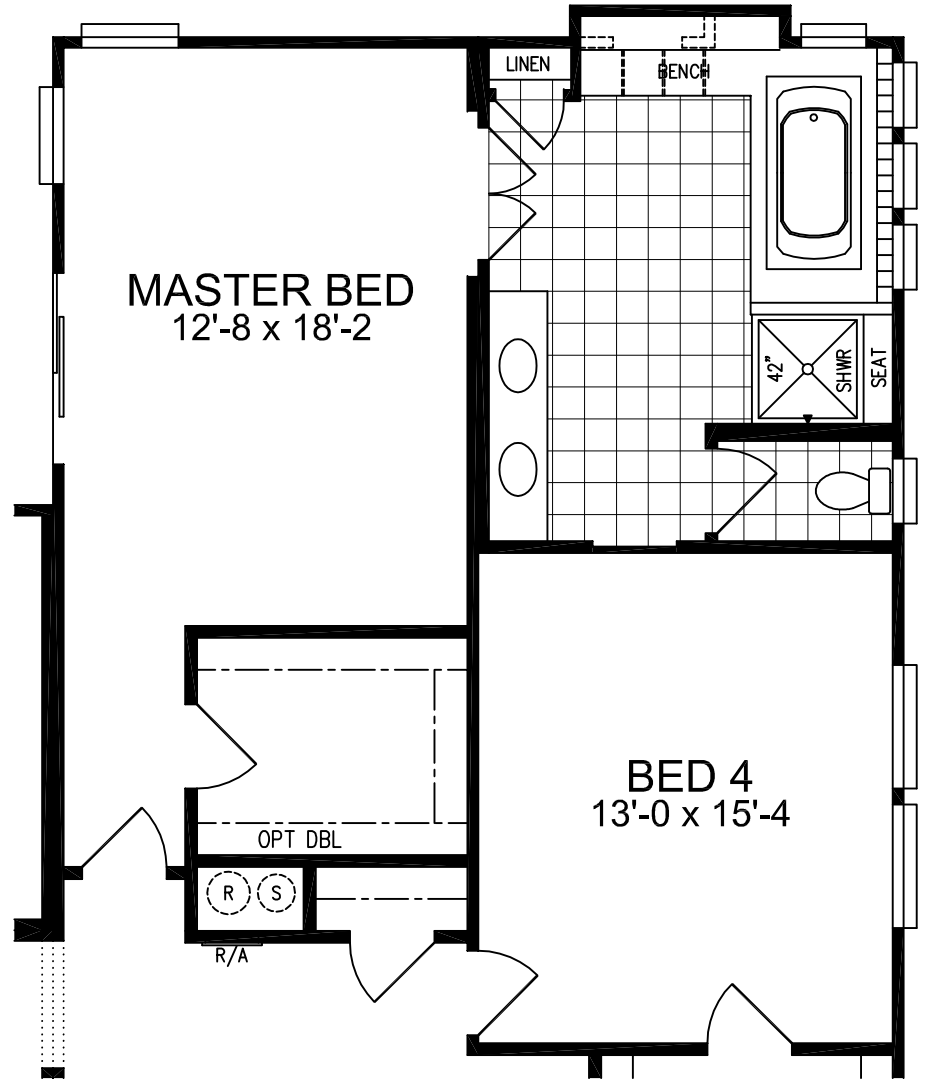

**MODEL 688BT**  
 THE "MEADOW CREEK"  
 APPROX. 2528 SQ. FT.  
 4 BEDROOM, 2 1/2 BATH

INFORMATION ON THIS LITERATURE MAY VARY FROM THE ACTUAL HOME. WE RESERVE THE RIGHT TO MAKE CHANGES AT ANY TIME, WITHOUT NOTICE OR OBLIGATION.

OPT UTILITY ROOM

MODEL 688BT

OPT GAME ROOM

OPT ULTIMATE KITCHEN

MODEL 688BT

OPT SUITE RETREAT