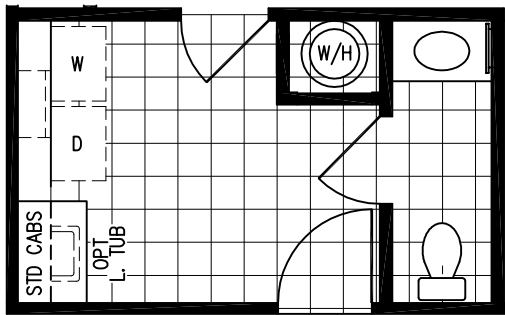

**MODEL 688BT**  
 THE "MEADOW CREEK"  
 APPROX. 2528 SQ. FT.  
 4 BEDROOM, 2 1/2 BATH

INFORMATION ON THIS LITERATURE MAY VARY FROM THE ACTUAL HOME. WE RESERVE THE RIGHT TO MAKE CHANGES AT ANY TIME, WITHOUT NOTICE OR OBLIGATION.

OPT UTILITY ROOM

MODEL 688BT

OPT GAME ROOM

OPT ULTIMATE KITCHEN

MODEL 688BT

OPT SUITE RETREAT