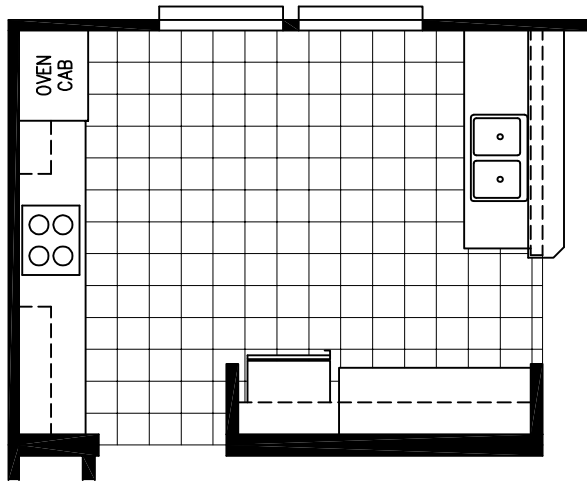

**MODEL 688BT**  
 THE "MEADOW CREEK"  
 APPROX. 2528 SQ. FT.  
 4 BEDROOM, 2 1/2 BATH

INFORMATION ON THIS LITERATURE MAY VARY FROM THE ACTUAL HOME. WE RESERVE THE RIGHT TO MAKE CHANGES AT ANY TIME, WITHOUT NOTICE OR OBLIGATION.

OPT UTILITY ROOM

MODEL 688BT

OPT GAME ROOM

OPT ULTIMATE KITCHEN

MODEL 688BT

OPT SUITE RETREAT