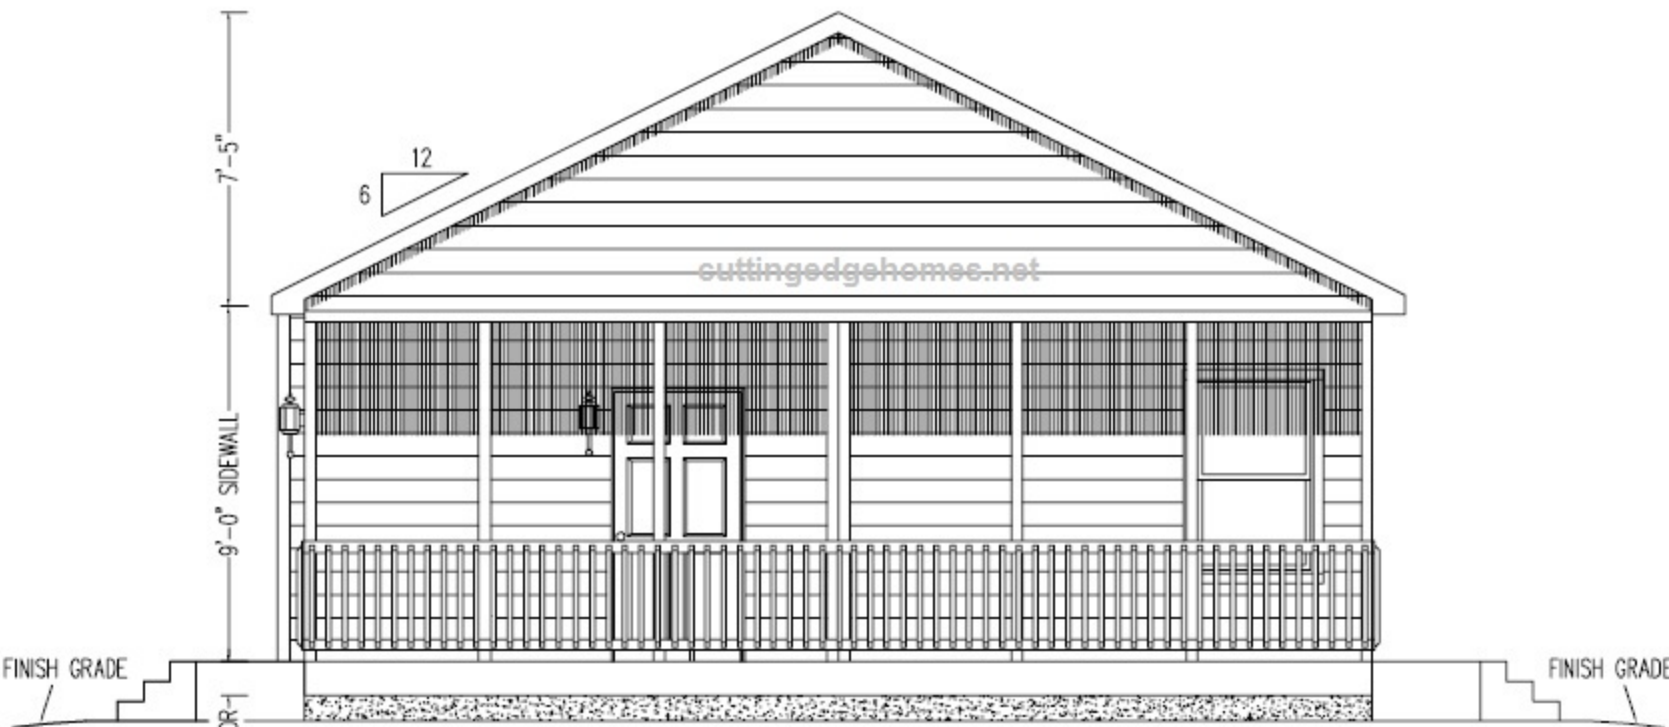

cuttingedgehomes.net

LEFT ELEVATION

SHEATHING, FLASHING,
15# FELT, LAMINATE SHINGLES TYP.