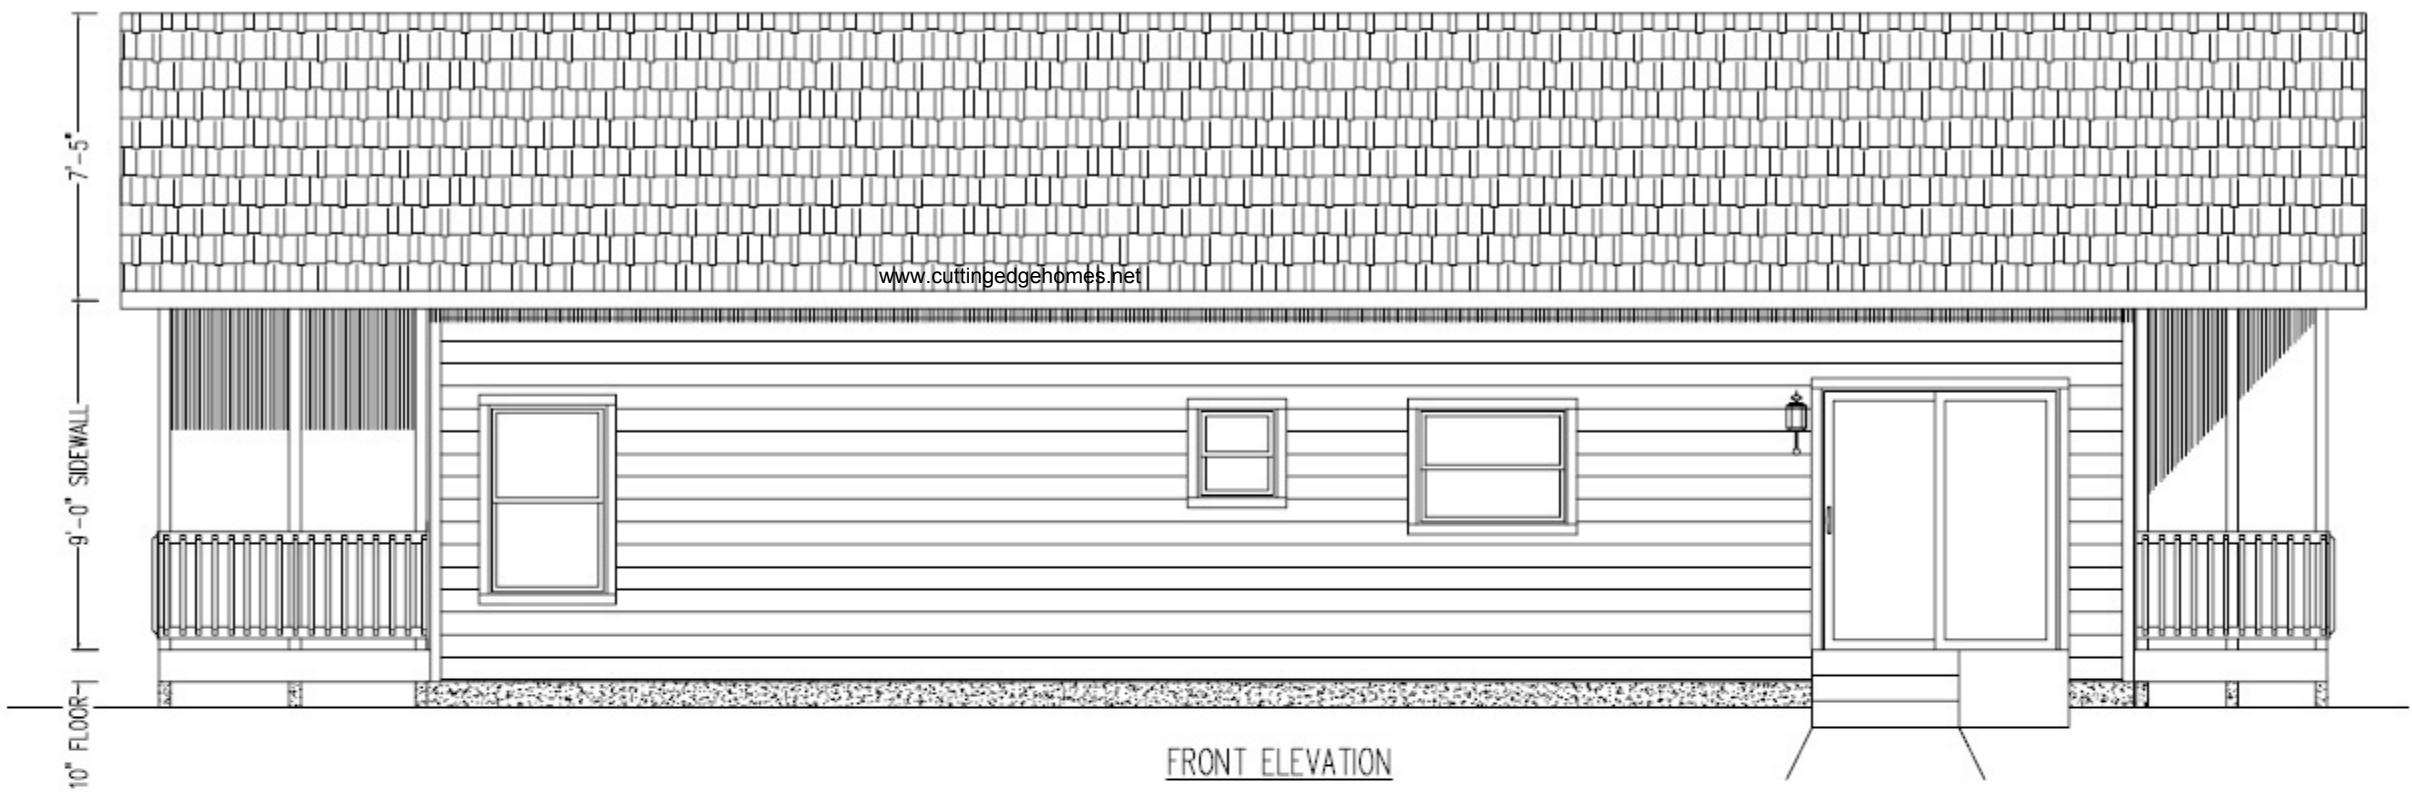

cuttingedgehomes.net

LEFT ELEVATION

SHEATHING, FLASHING,
15# FELT, LAMINATE SHINGLES TYP.