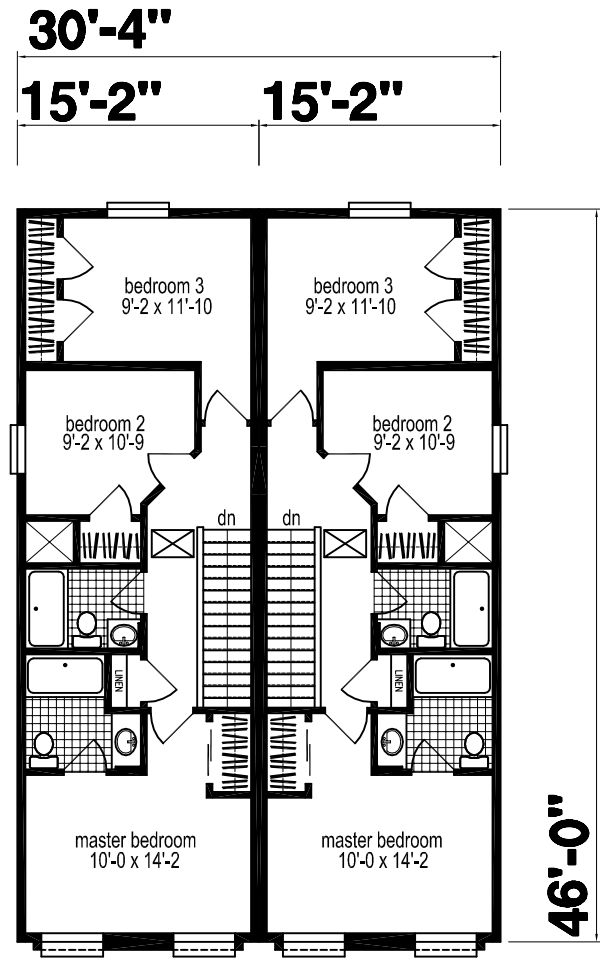

cuttingedgehomes.net

FIRST FLOOR

APPROX. 1396 SQ. FT. (each dw. unit)

APPROX. 698 SQ. FT. PER FLOOR(each dw. unit)

3 BEDROOM, 2 1/2 BATH

INFORMATION ON THIS LITERATURE MAY VARY FROM THE ACTUAL HOME. WE RESERVE THE RIGHT TO MAKE CHANGES AT ANY TIME, WITHOUT NOTICE OR OBLIGATION.

SECOND FLOOR