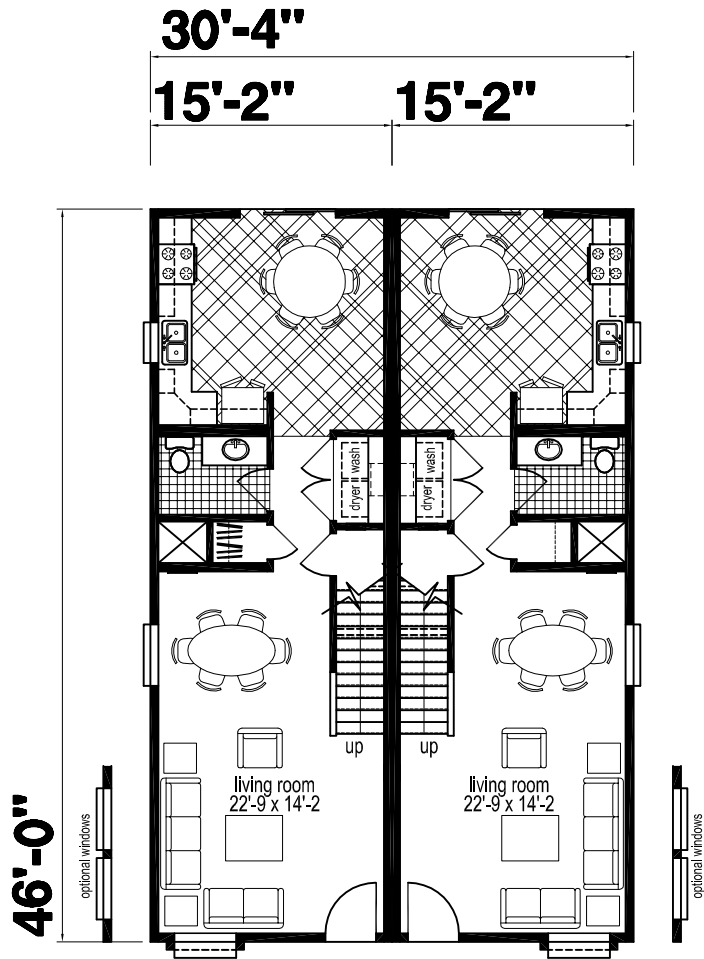

cuttingedgehomes.net

FIRST FLOOR

APPROX. 1396 SQ. FT. (each dw. unit)

APPROX. 698 SQ. FT. PER FLOOR(each dw. unit)

3 BEDROOM, 2 1/2 BATH

INFORMATION ON THIS LITERATURE MAY VARY FROM THE ACTUAL HOME. WE RESERVE THE RIGHT TO MAKE CHANGES AT ANY TIME, WITHOUT NOTICE OR OBLIGATION.

SECOND FLOOR